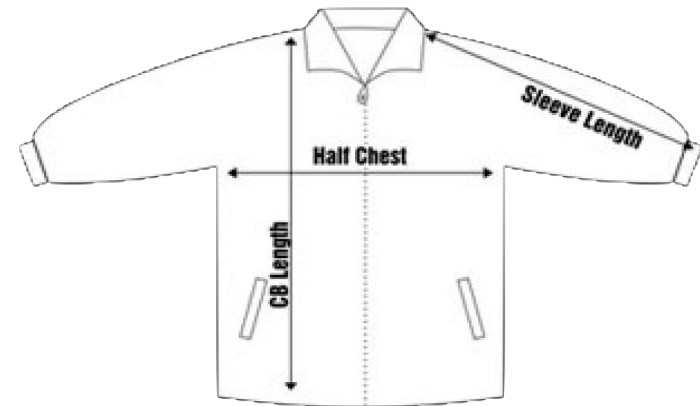

WARM UP TOP

Size Chart - Kids	4	6	8	10	12	14	16
Half Chest - A (CM)	36.5	39	41.5	44	46.5	49	51.5
Body Length - B (CM)	52.5	55	57.5	60	62.5	65	67

Size Chart - Adults	XS	S	M	L	XL	2XL	3XL
Half Chest - A (CM)	49.5	52	54.5	57	59.5	62	64.5
Body Length - B (CM)	65.5	68	70.5	73	75.5	78	80.5

SHORTS

Size Chart - Kids	4	6	8	10	12	14	16
Half Waist (CM)	22	24	26	27	28	30	32

Size Chart - Adults	S	M	L	XL	2XL	3XL	4XL
Half Waist (CM)	33	35	36	38	40	41	43

POLO

Size Chart - Adults	XS	S	M	L	XL	2XL	3XL
Half Chest - A (CM)	49.5	52	54.5	57	59.5	62	64.5
Body Length - B (CM)	65.5	68	70.5	73	75.5	78	80.5

TRACKSUIT TOP

Size Chart - Kids	6	8	10	12	14
Half Chest (CM)	47	49	53	56	60
Length (CM)	52	54	58	62	66
Sleeve Length (CM)	57	60	63	66	69

Size Chart - Adults	XS	S	M	L	XL
Half Chest (CM)	62	64	66	68	70
Length (CM)	70	72	74	76	78
Sleeve Length (CM)	74	76	78	82	84