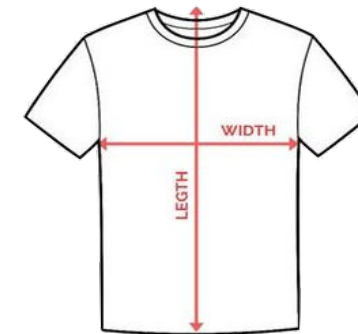

BHJFC APPAREL SIZE CHART

HOODIE

Size Chart - Kids	4	6	8	10	12	14
Half Chest (CM)	38	40.5	43	45.5	48	50.5
Body Length (CM)	45	48	51	54	57	60

Size Chart - Adults	XS	S	M	L	XL	2XL	3XL
Half Chest (CM)	53	55	57	59	62	65	68
Body Length (CM)	71	73	75	77	79	81	82

WARM UP TOP

Size Chart - Kids	4	6	8	10	12	14	16
Half Chest - A (CM)	36.5	39	41.5	44	46.5	49	51.5
Body Length - B (CM)	52.5	55	57.5	60	62.5	65	67

Size Chart - Adults	XS	S	M	L	XL	2XL	3XL
Half Chest - A (CM)	49.5	52	54.5	57	59.5	62	64.5
Body Length - B (CM)	65.5	68	70.5	73	75.5	78	80.5

SHORTS

Size Chart - Kids	4	6	8	10	12	14	16
Half Waist (CM)	22	24	26	27	28	30	32

Size Chart - Adults	S	M	L	XL	2XL	3XL	4XL
Half Waist (CM)	33	35	36	38	40	41	43

POLO

Size Chart - Adults	XS	S	M	L	XL	2XL	3XL
Half Chest - A (CM)	49.5	52	54.5	57	59.5	62	64.5
Body Length - B (CM)	65.5	68	70.5	73	75.5	78	80.5

TRACKSUIT TOP

Size Chart - Kids	6	8	10	12	14
Half Chest (CM)	47	49	53	56	60
Length (CM)	52	54	58	62	66
Sleeve Length (CM)	57	60	63	66	69

Size Chart - Adults	XS	S	M	L	XL
Half Chest (CM)	62	64	66	68	70
Length (CM)	70	72	74	76	78
Sleeve Length (CM)	74	76	78	82	84