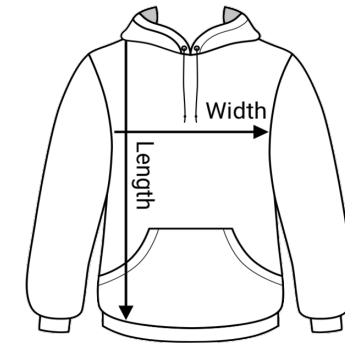

BHJFC APPAREL SIZE CHART

HOODIE

Size Chart - Kids	4	6	8	10	12	14
Half Chest (CM)	38	40.5	43	45.5	48	50.5
Body Length (CM)	45	48	51	54	57	60

Size Chart - Adults	XS	S	M	L	XL	2XL	3XL
Half Chest (CM)	53	55	57	59	62	65	68
Body Length (CM)	71	73	75	77	79	81	82

WARM UP TOP

Size Chart - Kids	4	6	8	10	12	14	16
Half Chest - A (CM)	36.5	39	41.5	44	46.5	49	51.5
Body Length - B (CM)	52.5	55	57.5	60	62.5	65	67

Size Chart - Adults	XS	S	M	L	XL	2XL	3XL
Half Chest - A (CM)	49.5	52	54.5	57	59.5	62	64.5
Body Length - B (CM)	65.5	68	70.5	73	75.5	78	80.5

SHORTS

Size Chart - Kids	4	6	8	10	12	14	16
Half Waist (CM)	22	24	26	27	28	30	32

Size Chart - Adults	S	M	L	XL	2XL	3XL	4XL
Half Waist (CM)	33	35	36	38	40	41	43

POLO

Size Chart - Adults	XS	S	M	L	XL	2XL	3XL
Half Chest - A (CM)	49.5	52	54.5	57	59.5	62	64.5
Body Length - B (CM)	65.5	68	70.5	73	75.5	78	80.5