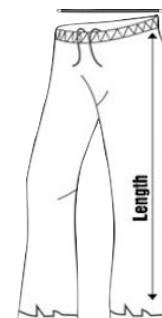

WARM UP TOP

Size Chart - Kids	4	6	8	10	12	14	16
Half Chest - A (CM)	36.5	39	41.5	44	46.5	49	51.5
Body Length - B (CM)	52.5	55	57.5	60	62.5	65	67

Size Chart - Adults	XS	S	M	L	XL	2XL	3XL
Half Chest - A (CM)	49.5	52	54.5	57	59.5	62	64.5
Body Length - B (CM)	65.5	68	70.5	73	75.5	78	80.5

SHORTS

Size Chart - Kids	4	6	8	10	12	14	16
Half Waist (CM)	22	24	26	27	28	30	32

Size Chart - Adults	S	M	L	XL	2XL	3XL	4XL
Half Waist (CM)	33	35	36	38	40	41	43

POLO

Size Chart - Adults	XS	S	M	L	XL	2XL	3XL
Half Chest - A (CM)	49.5	52	54.5	57	59.5	62	64.5
Body Length - B (CM)	65.5	68	70.5	73	75.5	78	80.5

TRACKSUIT TOP

Size Chart - Kids	6	8	10	12	14
Half Chest (CM)	47	49	53	56	60
Length (CM)	52	54	58	62	66
Sleeve Length (CM)	57	60	63	66	69

Size Chart - Adults	XS	S	M	L	XL
Half Chest (CM)	62	64	66	68	70
Length (CM)	70	72	74	76	78
Sleeve Length (CM)	74	76	78	82	84

TRACKSUIT PANT

Size Chart - Kids	6	8	10	12	14
Half Waist (CM)	24	26	27	28	30
Length (CM)	91	98	99	100	104

Half Waist

Size Chart - Adults	XS	S	M	L	XL
Half Waist (CM)	31	33	35	36	38
Length (CM)	102	106	110	113	116