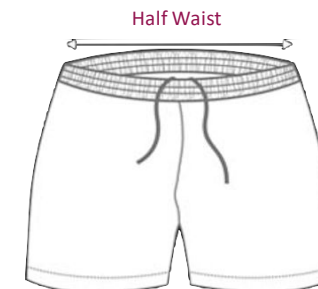

BHJFC APPAREL SIZE CHART

HOODIE

Size Chart - Kids	4	6	8	10	12	14
Half Chest (CM)	38	40.5	43	45.5	48	50.5
Body Length (CM)	45	48	51	54	57	60

Size Chart - Adults	XS	S	M	L	XL	2XL	3XL
Half Chest (CM)	53	55	57	59	62	65	68
Body Length (CM)	71	73	75	77	79	81	82

WARM UP TOP

Size Chart - Kids	4	6	8	10	12	14	16
Half Chest - A (CM)	36.5	39	41.5	44	46.5	49	51.5
Body Length - B (CM)	52.5	55	57.5	60	62.5	65	67

Size Chart - Adults	XS	S	M	L	XL	2XL	3XL
Half Chest - A (CM)	49.5	52	54.5	57	59.5	62	64.5
Body Length - B (CM)	65.5	68	70.5	73	75.5	78	80.5

SHORTS

Size Chart - Kids	4	6	8	10	12	14	16
Half Waist (CM)	22	24	26	27	28	30	32

Size Chart - Adults	S	M	L	XL	2XL	3XL	4XL
Half Waist (CM)	33	35	36	38	40	41	43

POLO

Size Chart - Adults	XS	S	M	L	XL	2XL	3XL
Half Chest - A (CM)	49.5	52	54.5	57	59.5	62	64.5
Body Length - B (CM)	65.5	68	70.5	73	75.5	78	80.5

TRACKSUIT TOP

Size Chart - Kids	6	8	10	12	14
Half Chest (CM)	47	49	53	56	60
Length (CM)	52	54	58	62	66
Sleeve Length (CM)	57	60	63	66	69

Size Chart - Adults	XS	S	M	L	XL
Half Chest (CM)	62	64	66	68	70
Length (CM)	70	72	74	76	78
Sleeve Length (CM)	74	76	78	82	84